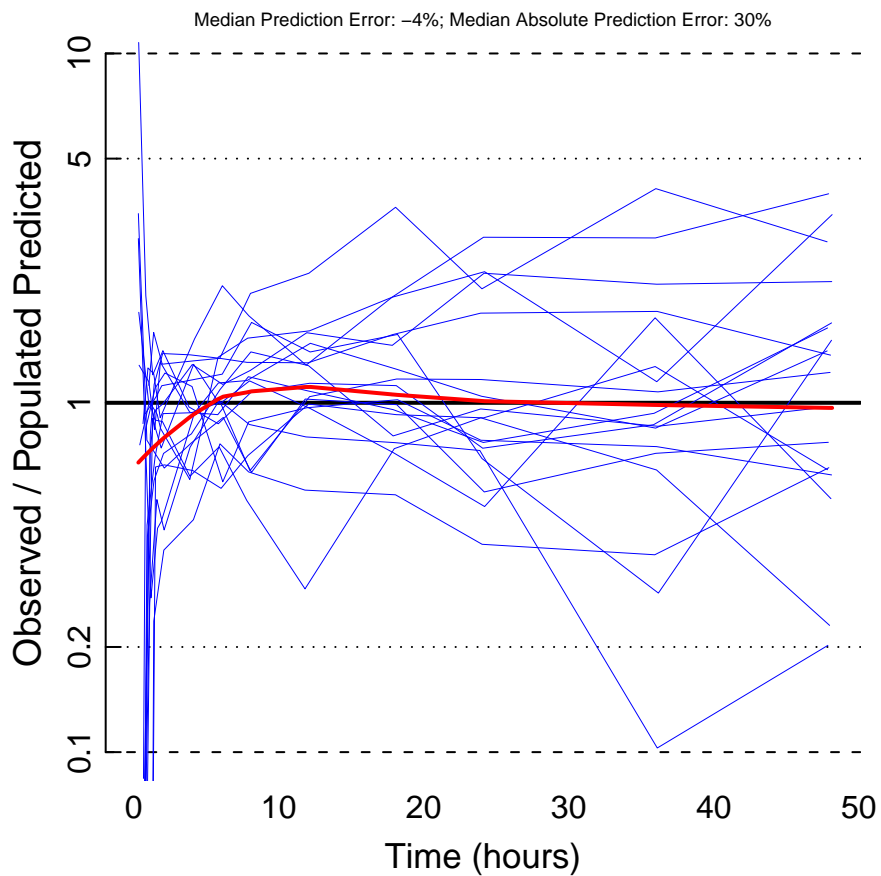

PLT Tools Example

Jackknife Analysis

Method: Delete One-Half of the Subjects (in sequence)

PLT Tools Example

Jackknife Analysis

Method: Delete One-Half of the Subjects (in sequence)

PLT Tools Example

Jackknife Analysis

Method: Delete One-Half of the Subjects (in sequence)

Subjects Included in the Analysis

Subjects NOT Included in the Analysis