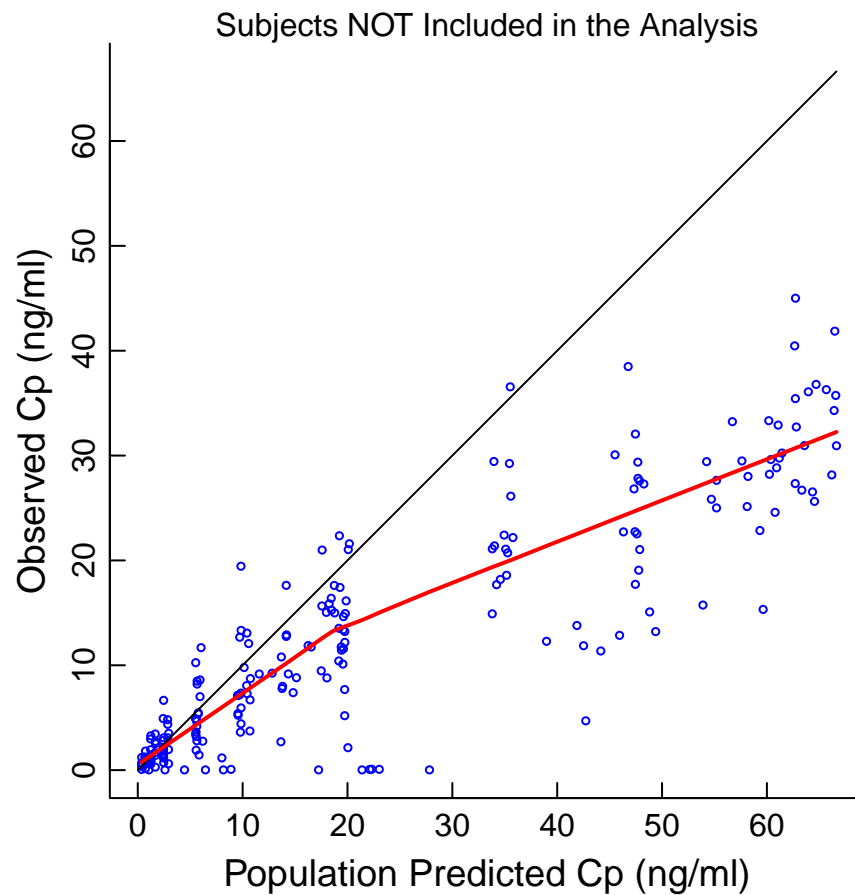

PLT Tools Example

Jackknife Analysis

Method: Delete One-Half of the Subjects (in sequence)

PLT Tools Example

Jackknife Analysis

Method: Delete One-Half of the Subjects (in sequence)

PLT Tools Example

Jackknife Analysis

Method: Delete One-Half of the Subjects (in sequence)

Subjects Included in the Analysis

Subjects NOT Included in the Analysis